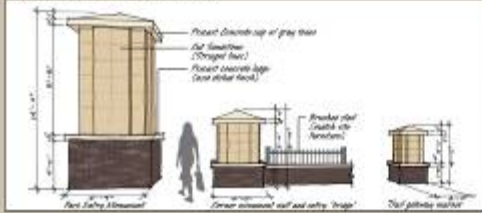

MONUMENTATION / WALLS

PAVING/PATTERNS

SHELTERS

FURNITURE / LIGHTING

**RALSTON CENTRAL PARK
THEMES / MATERIALS**

Security lighting along parking lot, playgrounds, shelters and interior trail loop