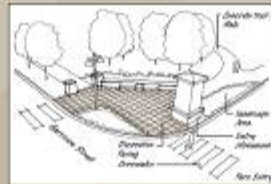

MONUMENTATION / WALLS

PAVING/PATTERNS

SHELTERS

FURNITURE / LIGHTING

**RALSTON CENTRAL PARK
THEMES / MATERIALS**

Security lighting along parking lot, playgrounds, shelters and interior trail loop