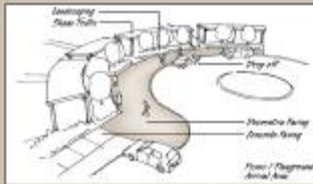

MONUMENTATION / WALLS

PAVING/PATTERNS

SHELTERS

FURNITURE / LIGHTING

**RALSTON CENTRAL PARK
THEMES / MATERIALS**

Security lighting along parking lot, playgrounds, shelters and interior trail loop