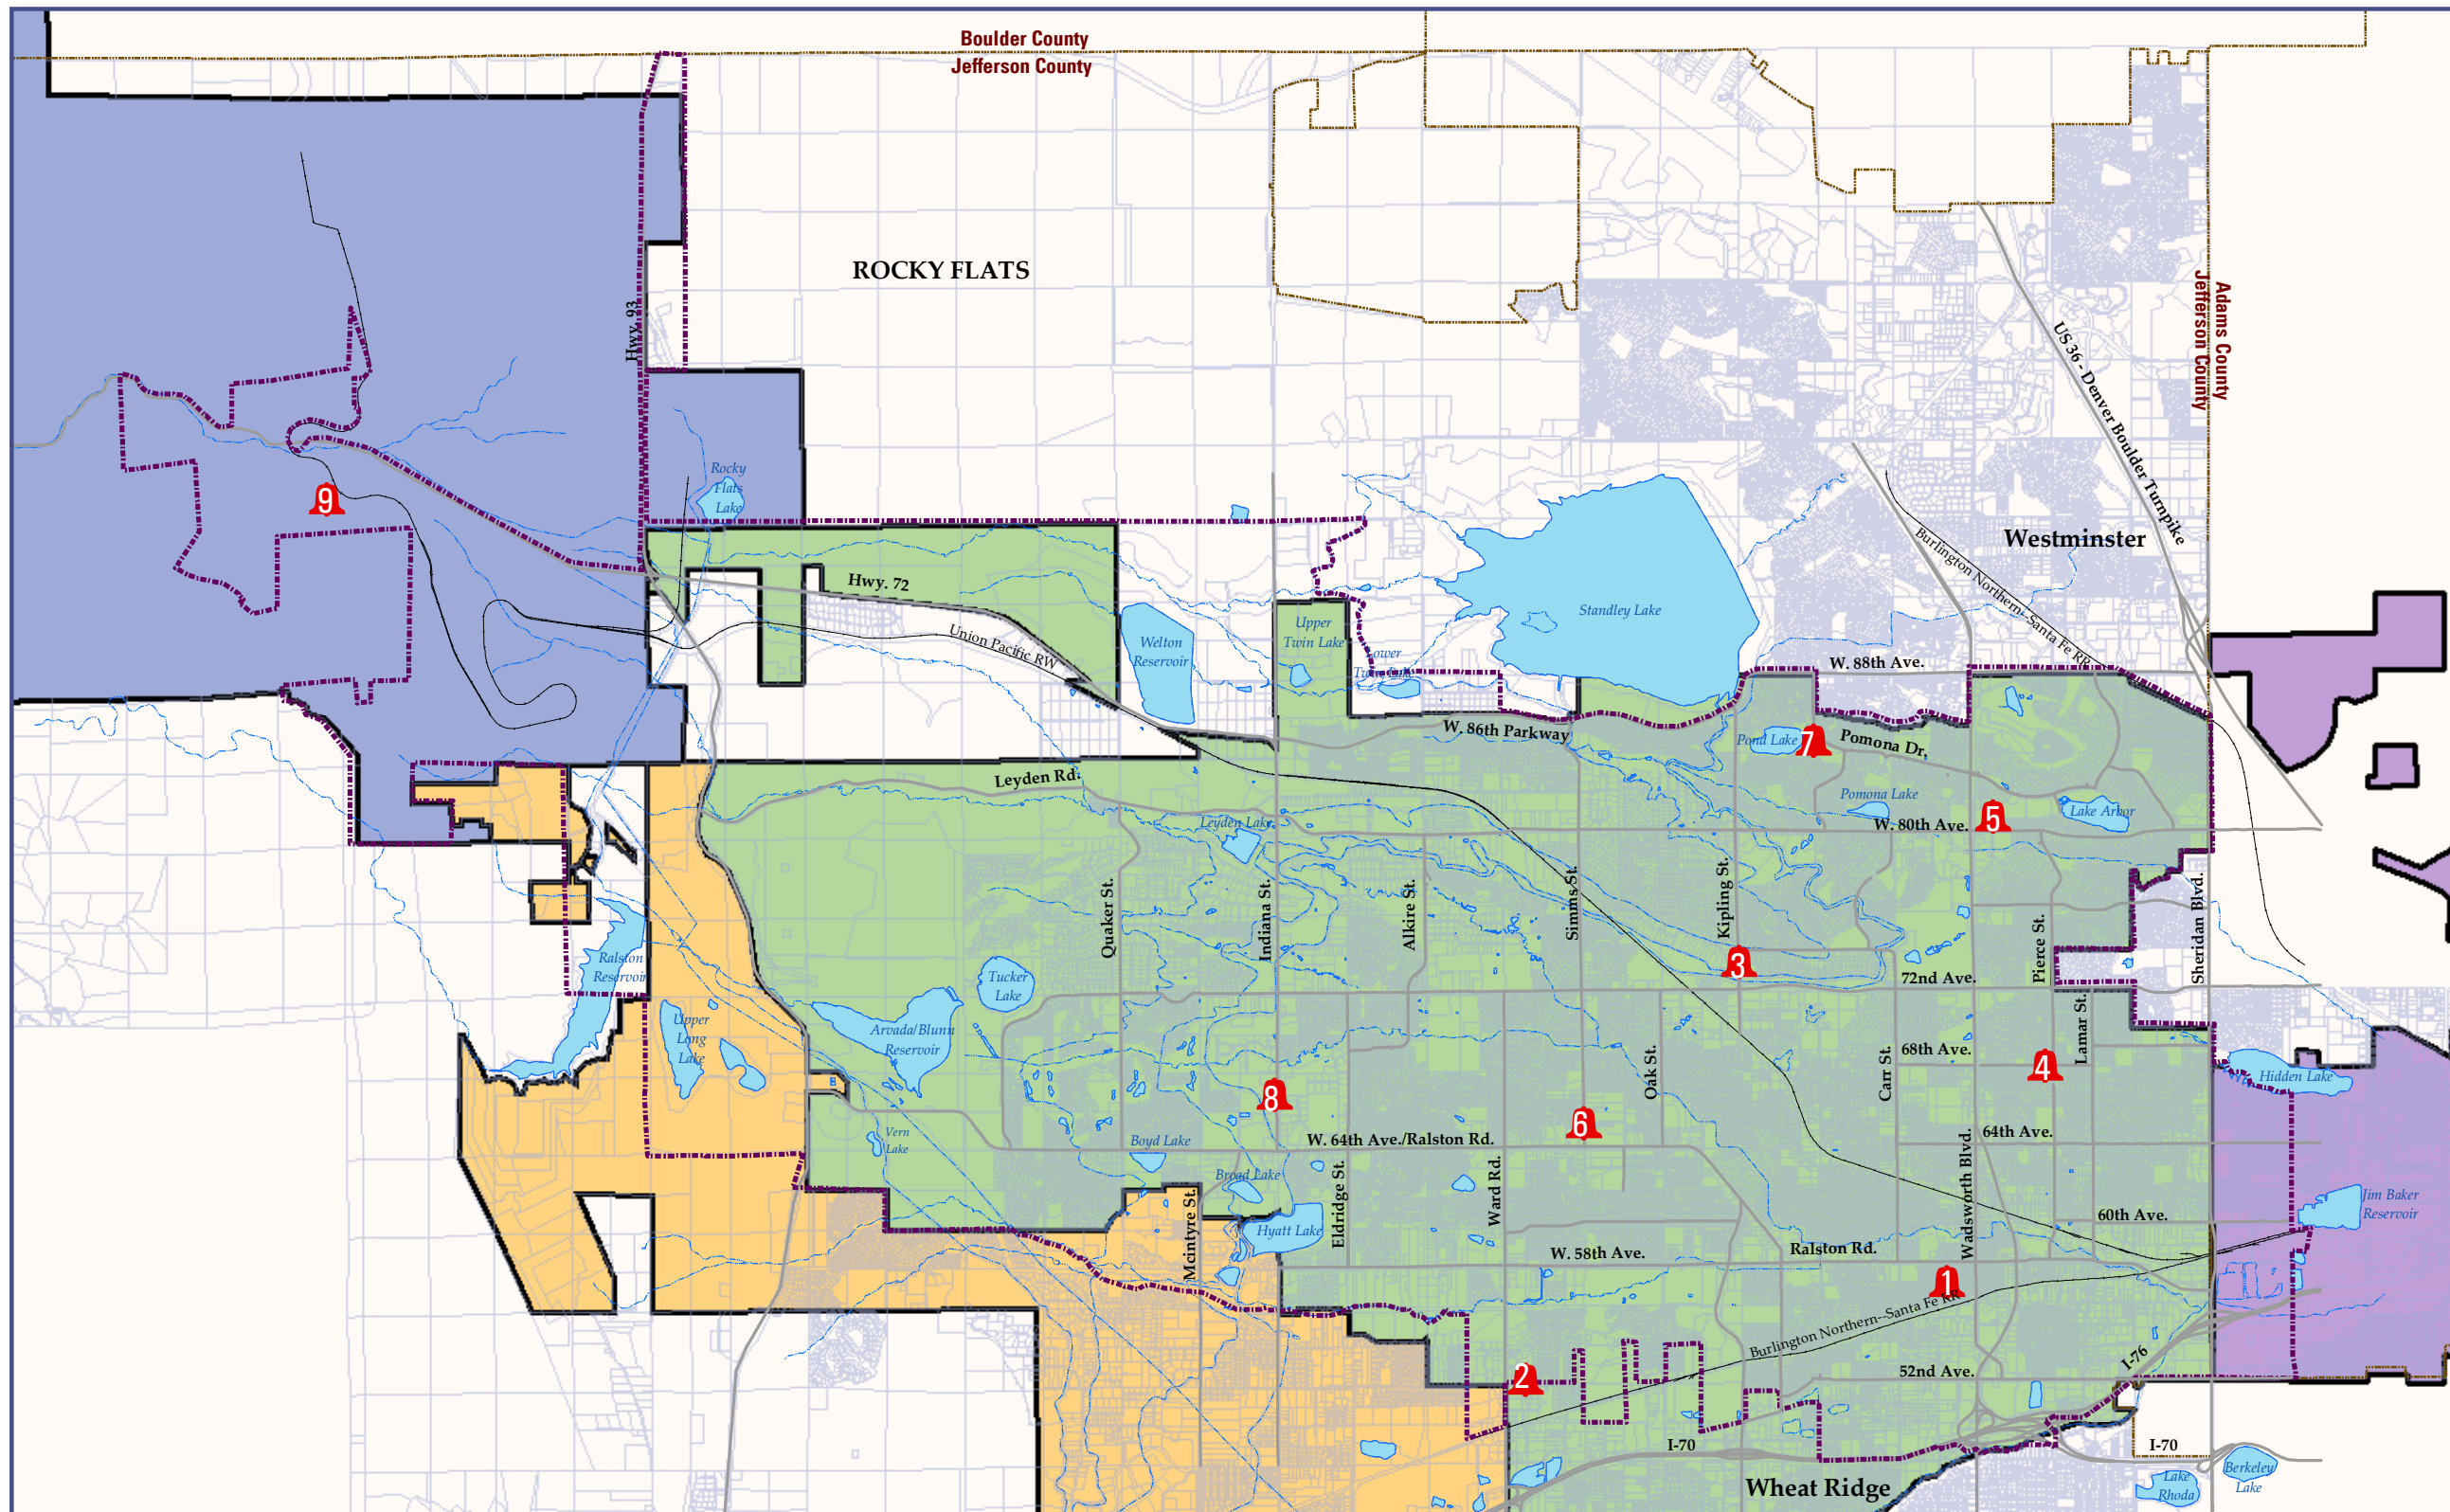

FIRE PROTECTION DISTRICTS

Legend

- Planning Area Boundary
- County Boundaries
- Railroads
- Waterways
- Lakes and Ponds

Fire Protection Districts

- Arvada Fire District
- Coal Creek Canyon Fire District
- Fairmont Fire District
- Southwest Adams County Fire District

Fire Stations

- Fire Station No. 1
- Fire Station No. 2
- Fire Station No. 3
- Fire Station No. 4
- Fire Station No. 5
- Fire Station No. 6
- Fire Station No. 7
- Fire Station No. 8
- Coal Creek Canyon Fire Station No. 3

FIGURE A-6

Fire Protection Districts

ARVADA COMPREHENSIVE PLAN